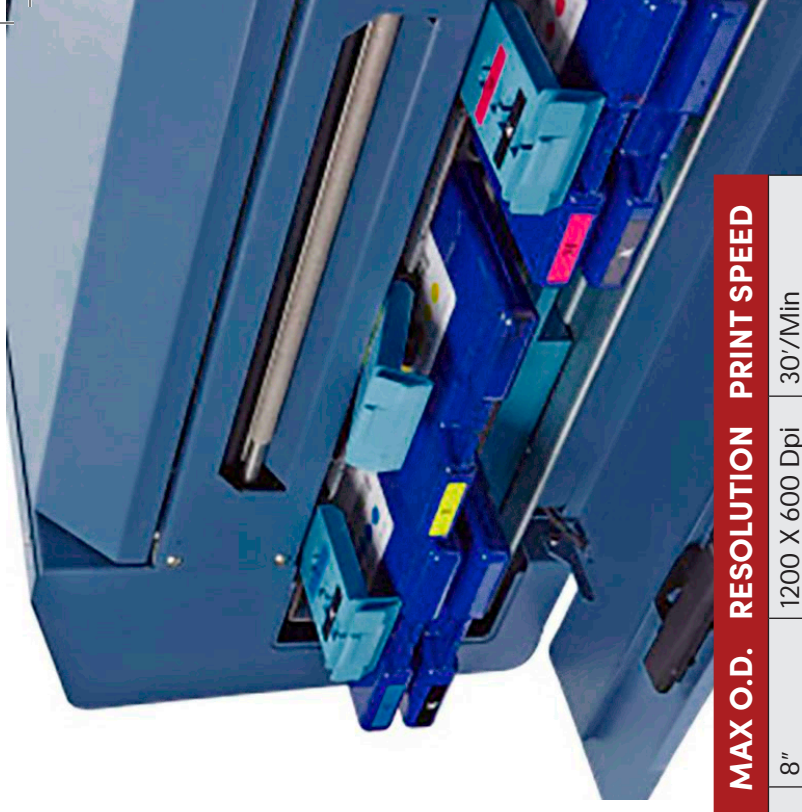

PRINTER INFO

BRAND	MODEL #	TECH	PRINT W	MEDIA W	CORE	MAX O.D.	RESOLUTION	PRINT SPEED
Isys	EDGE 850	Led Fusion	8.24"	8.5"	3"	8"	1200 X 600 Dpi	30'/Min
Isys	APEX 1290	Led Fusion	12.6"	12.9" (3" Min)	3"	12"	1200 X 600 Dpi	30'/Min
Epson	L-4033A	Ink Jet	13"	13" (3.15 Min)	3"	23.6"	720 X 720 Dpi	16'/Min
Epson	C3400/3500	Ink Jet	4.4"	4.4"	1.75" Or FF	4"	360 X 360 Dpi	2.7"/Sec
Epson	GP-C831	Ink Jet	8"	9"	Fanfold	N/A	720 X 720 Dpi	15"/Sec
Epson	C7500	Inkjet (Epson)	4.1"	4.25"	3"	8"	1200 X 600 Dpi	11.8"/Sec
Allen-Datagraph/Itech	AXXIS	Ink Jet (Epson)	8.5"	8.5"	3"	11"	Up To 1440 Dpi	4'/Min
Allen-Datagraph/Itech	AXXIS HS	Led Fusion	8.5"	8.5"	3"	14"	1200 X 600 Dpi	25'/Min
Allen-Datagraph/Itech	CENTRA HS	Led Fusion	8.5"-12.9"	8.5"-12.9"	3"	14"	1200 X 600 Dpi	30'/Min
ColorDyne	CDT-1600C	Inkjet (Memjet)	8.5"	9" (2" Min)	1.5" Or 3"	8"	1600 X 1600 Dpi	30'/Min
ColorDyne	CDT-1600S	Inkjet (Memjet)	8.5"	9" (2" Min)	Sheeted	N/A	1600 X 1600 Dpi	30'/Min
ColorDyne	CDT-1600PC	Inkjet (Memjet)	8.69"	2" Min	3"	24"	1600 X 1200 Dpi	160'/Min
ColorDyne	CDT-1600PC	Inkjet (Memjet)	8.69"	2" Min	3"	16"	1600 X 1200 Dpi	160'/Min
Primera	CX1000	Led Fusion	8.25"	8.5"	3"	8"	1200 X 600 Dpi	16'/Min
Primera	CX1200	Led Fusion	8.25"	8.5"	3"	8"	1200 X 600 Dpi	16'/Min
Primera	LX400	Ink Jet	4.25"	4.25"	2"	5"	Up To 4800 Dpi	4.5"/Sec
Primera	LX900	Ink Jet	8.25"	8.25"	3"	6"	Up To 4800 Dpi	4.5"/Sec

COMPATIBLE MEDIA

DIGITAL PRINT MATERIALS

PRINTERS ▶	EPSON	PRIMERA LX900	MEMJET TECH.	VIP	ALLEN DATAGRAPH	NEURALABEL	SWIFTCOLOR	KIARO
Matte Paper	●	●	●	●	●	●	●	●
Semi-Gloss Paper			●	●				
High Gloss Paper	●	●	●	●	●	●	●	●
Estates Papers			●					
Fully Compostable			●					
Matte White Polypropylene	● **	●	●	●	●	●	●	●
Gloss White Polypropylene	●	●	●	●	●	●	●	●
Matte Clear Polypropylene	●	●	●	●	●	●	●	●
Clear Polypropylene	●	●	●	●	●	●	●	●
Matte Clear Polyester	●	●		●	●	●	●	●
Gloss Clear Polyester	●	●	●	●	●	●	●	●
Gloss White Polyester	●	●	●	●	●	●	●	●